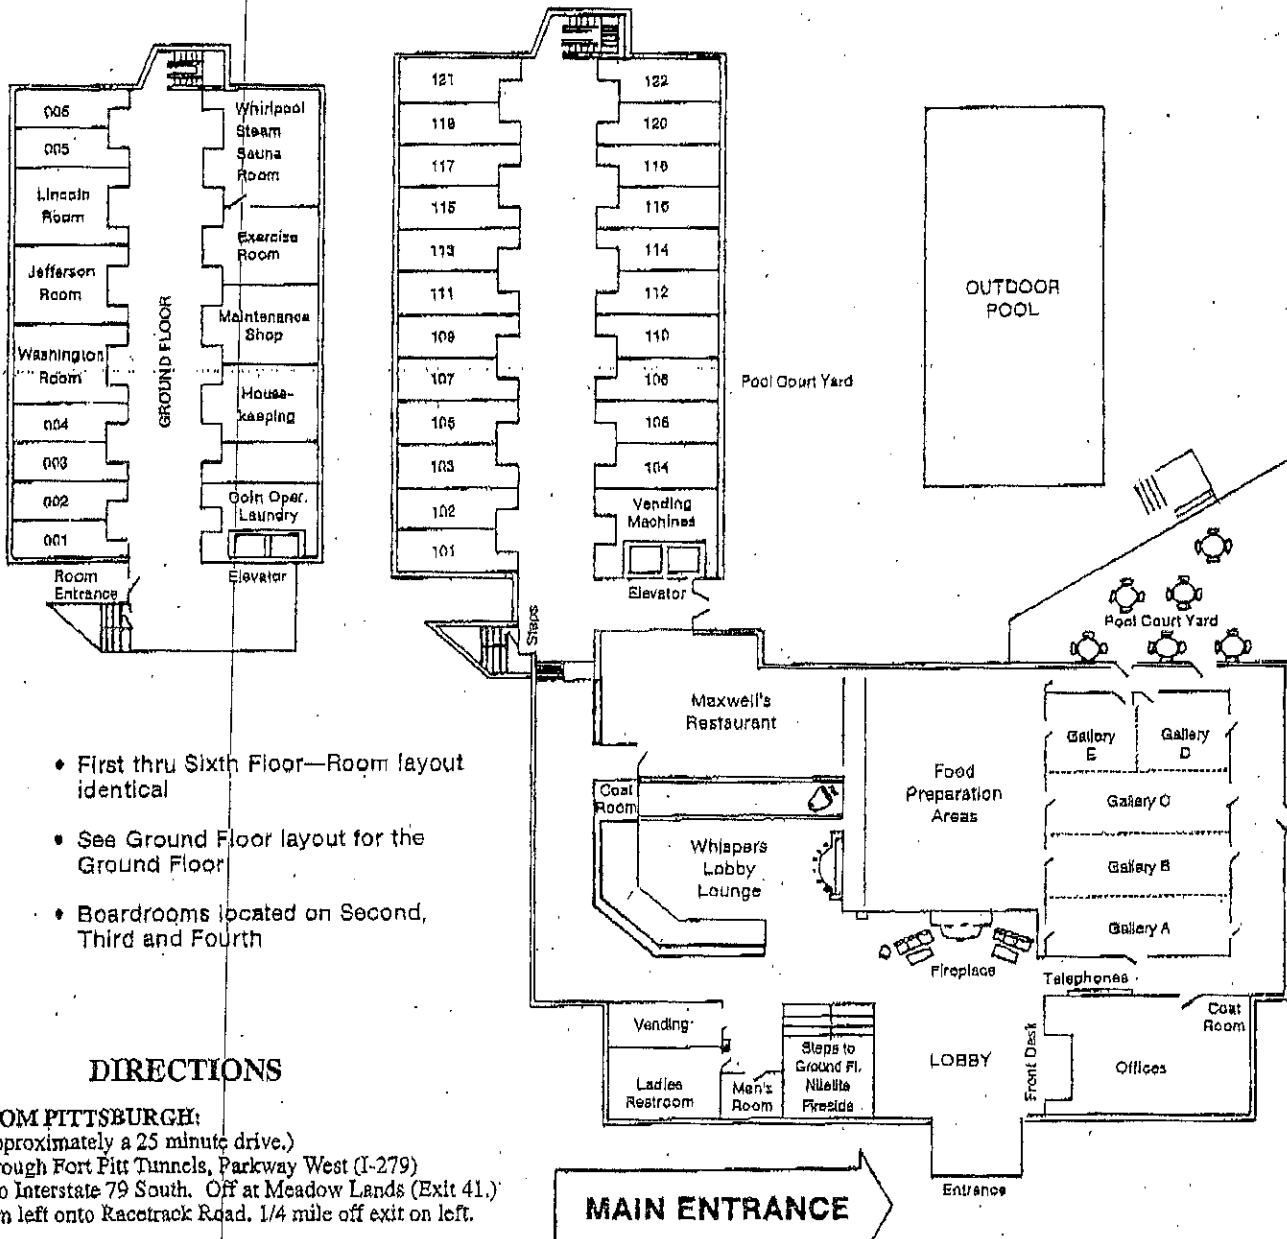

**PARKING**

- First thru Sixth Floor—Room layout identical
- See Ground Floor layout for the Ground Floor
- Boardrooms located on Second, Third and Fourth

**DIRECTIONS**

**FROM PITTSBURGH:**  
 (Approximately a 25 minute drive.)  
 Through Fort Pitt Tunnels, Parkway West (I-279)  
 onto Interstate 79 South. Off at Meadow Lands (Exit 41.)  
 Turn left onto Racetrack Road. 1/4 mile off exit on left.

**FROM WASHINGTON:**  
 (Approximately a 10 minute drive.) Interstate 79 North.  
 Off at (Exit 41) Racetrack Road. Turn right off exit ramp.  
 1/4 mile off exit on left.

**FROM PITTSBURGH INTERNAT'L AIRPORT:**  
 (Approximately a 25 minute drive.)  
 From airport-Parkway East (Rt. 60) onto Interstate 79  
 South. Exit at Meadow Lands (Exit 41.) Turn left onto  
 Racetrack Road. 1/4 mile off exit on left.

**FROM PA TURNPIKE: NEW STANTON (EXIT 41):**  
 (Approximately a 40 minute drive.)  
 Take Interstate 70 West-39 miles. Get onto Interstate 79  
 North-4 miles. Take Racetrack Road Exit (41.) Turn right  
 onto Racetrack Road. 1/4 mile off exit on left.

**FROM WHEELING, WEST VIRGINIA:**  
 (Approximately a 35 minute drive.)  
 Interstate 70 East to Interstate 79 North Off at Racetrack  
 Road (Exit 41.) 1/4 mile off exit on left.

**PARKING**

*Doubletree  
 by  
 Hilton*